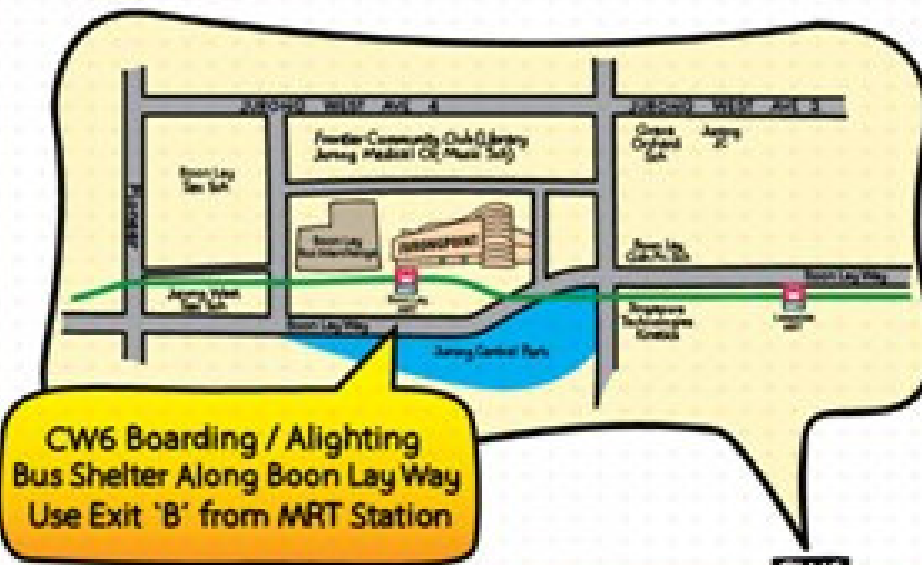

# New JB-Singapore Bus Service (Via Second Link)

Starting  
Soon

CW6 JB ⇌ Boon Lay MRT & Bus Interchange

<http://www.causewaylink.com.my>

Causeway Link Hotline : 012-7178080

## CW6 – JB – BOON LAY (Via Second Link) GELANG PATAH • BUKIT INDAH

CW6 Boarding / Alighting  
Bus Shelter Along Boon Lay Way  
Use Exit 'B' from MRT Station

**JB → Boon Lay Way**  
Daily  
First bus 5:00 am  
Last bus 9:30 pm

**Boon Lay Way → JB**  
Daily  
First bus 7:30 am  
Last bus 10:30 pm

\* Bus operation hours is subject to changes

To: Bukit Batok,  
Choa Chu Kang,  
Kranji, Woodlands ...